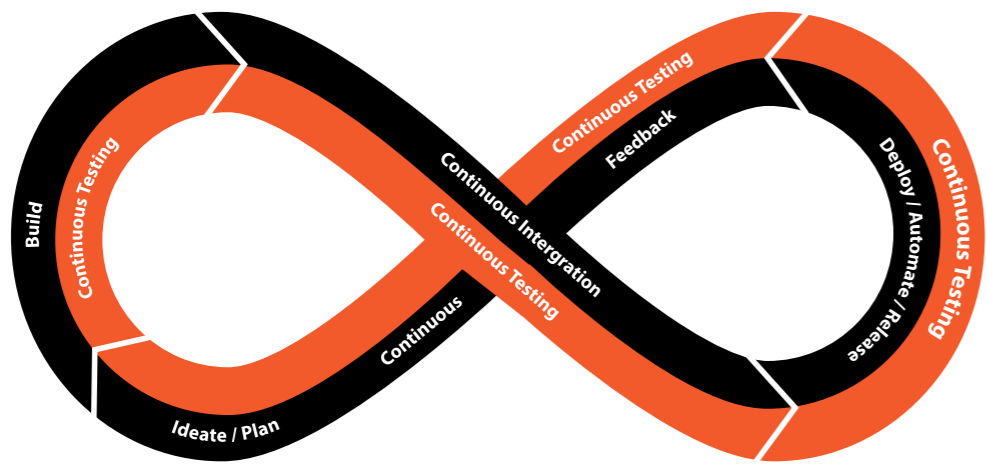

Kinetic Skunk's modernised test approach uses a combination of the concepts of 'shift left' and 'continuous testing' to achieve DevOps enablement for your company.

"EFFICIENTLY TESTING AND IMPLEMENTING THROUGHOUT THE PRODUCT DEVELOPMENT CYCLE. ENSURING AGILE AND DEVOPS PRODUCE HIGH QUALITY SOFTWARE"

FAST FACTS

YEARS OF OPERATION

2011 to present

COMPANY SIZE

35 Team Members

BEE LEVEL 1

Contributer

GLOBAL

Implementations

CLIENTS

81

CONTINUOUS TESTING

SHIFT LEFT METHODOLOGY

WE ARE DIFFERENT

We mitigate business risk during the construction and deployment of your digital assets

Experience With Leading Industry Tools For: